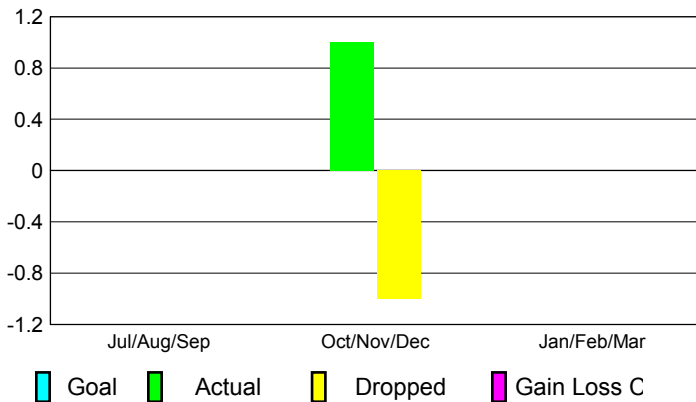

2012-2013 GMT Reports for District (or Undistricted) **District 355 E**

GMT: BYEONG-DEOK KIM

Location: REPUBLIC OF KOREA

GMT CA: 5

CLUBS

Club Results
2012-2013

Clubs
2011-2012

| Month | New Club Goal | Actual New Clubs | Actual Dropped Clubs | Gain/Loss of Clubs | Gain/Loss of Clubs |
|---------------|---------------|------------------|----------------------|--------------------|--------------------|
| Jul/Aug/Sep | 0 | 0 | 0 | 0 | 1 |
| Oct/Nov/Dec | 0 | 1 | -1 | 0 | 2 |
| Jan/Feb/Mar | 0 | 0 | 0 | 0 | 0 |
| Totals | 0 | 1 | -1 | 0 | 3 |

Club Results 2012-2013

Goal, New, Dropped, Gain/Loss

Comparison of Club Gain/Loss

Current Year Compared to the Previous Year

YTD Status Quo Clubs 2012-2013

Status Quo Clubs Compared to Status Quo Members

MEMBERSHIP