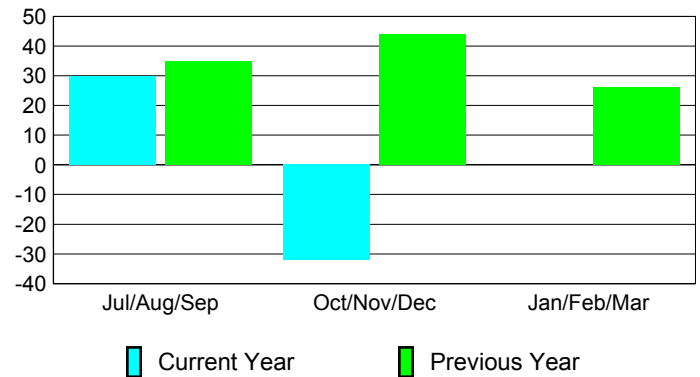

Membership Results
2012-2013

Membership
2011-2012

| Month | Net Memb Goal | Actual New Memb | Actual Dropped Memb | Gain/Loss of Memb | Gain/Loss of Memb |
|---------------|---------------|-----------------|---------------------|-------------------|-------------------|
| Jul/Aug/Sep | 0 | 99 | -69 | 30 | 35 |
| Oct/Nov/Dec | 0 | 48 | -80 | -32 | 44 |
| Jan/Feb/Mar | 0 | 0 | 0 | 0 | 26 |
| Totals | 0 | 147 | -149 | -2 | 105 |

Membership Results 2012-2013

Goal, New, Dropped, Gain/Loss

Comparison of Membership Gain/Loss

Current Year Compared to the Previous Year

Gender Comparison 2012-2013

Jul/Aug/Sep

Oct/Nov/Dec

Jan/Feb/Mar