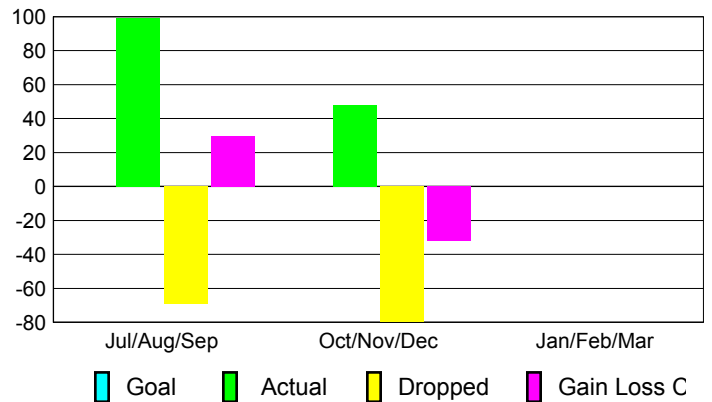

Club Results 2012-2013

Goal, New, Dropped, Gain/Loss

Comparison of Club Gain/Loss

Current Year Compared to the Previous Year

YTD Status Quo Clubs 2012-2013

Status Quo Clubs Compared to Status Quo Members

MEMBERSHIP

Membership Results
2012-2013

Membership
2011-2012

| Month | Net Memb Goal | Actual New Memb | Actual Dropped Memb | Gain/Loss of Memb | Gain/Loss of Memb |
|---------------|---------------|-----------------|---------------------|-------------------|-------------------|
| Jul/Aug/Sep | 0 | 99 | -69 | 30 | 35 |
| Oct/Nov/Dec | 0 | 48 | -80 | -32 | 44 |
| Jan/Feb/Mar | 0 | 0 | 0 | 0 | 26 |
| Totals | 0 | 147 | -149 | -2 | 105 |

Membership Results 2012-2013

Goal, New, Dropped, Gain/Loss

Comparison of Membership Gain/Loss

Current Year Compared to the Previous Year

Gender Comparison 2012-2013

Jul/Aug/Sep

Oct/Nov/Dec

Jan/Feb/Mar